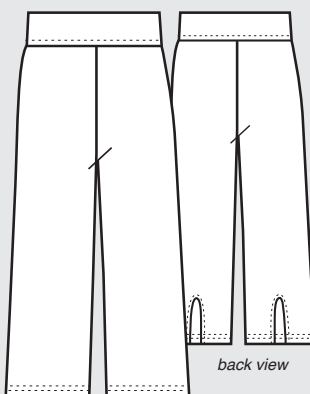

WIDE WAIST CAPRI W/ OPEN SLIT
S- M- L-XL
2168, 3168