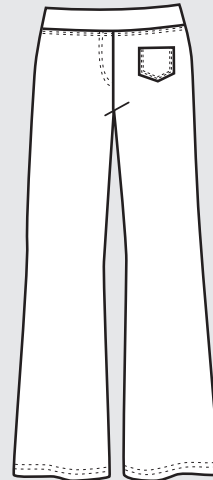

**3" ROLLOVER LOOSE YOGA CAPRI**  
24"  
S-M-L-XL-1X - 2X  
W268, W368

**WIDE WAIST CAPRI W/ STRAIGHT LEG**  
S- M- L-XL  
2112, 3112

**WIDE WAIST CAPRI W/ OPEN SLIT**  
S- M- L-XL  
2168, 3168

**LOW WAIST SCRUNCH FRONT CAPRI W/ DRAWSTRING**  
S- M- L-XL  
2127, 3127

**WOMEN'S PANTS**

**MOMENTUM PANT**  
FRONT ZIP POCKET  
S-M-L-XL  
2046, 3046

**DRAWSTRING PANT W/ CUFFS**  
S- M- L-XL  
215, 315

**DRAWSTRING BOOTPANT**  
S- M- L-XL  
21028, 31028

**BOOTPANT W/ FRONT POCKET**  
S- M- L-XL  
2122, 3122

**BANDED WAIST BOOT PANT**  
32"  
S-M-L-XL-1X-2X  
262, 362

**BOOT PANT**  
30"  
S-M-L-XL  
1X-6X  
222, 322

**CURVED LOW WAIST BOOT PANT**  
32"  
S-M-L-XL-1X-2X  
260, 380

**YOGA PANT**  
30"  
S-M-L-XL  
1X-3X  
248, 348