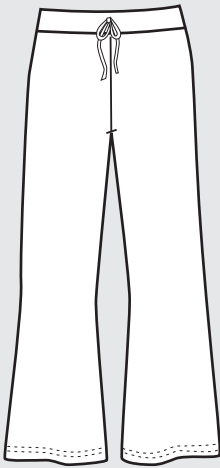

**YOGA SHORT**  
6"  
Drawstring  
Side Slits  
S-M-L-XL-1X-2X  
228, 328

**SHORT BIKE  
TIGHTS**  
3.5"  
S- M- L  
1X-2X  
201S, 301s

**DRAWSTRING  
SHORT BIKE  
TIGHTS**  
3.5"  
S- M- L  
203,303

**CURVED LOW WAIST  
BIKE TIGHTS**  
5"  
S- M- L  
208V, 308V

**BIKE TIGHTS**  
7"  
S- M- L-XL  
1X-6X  
201B, 301B

**CAPRI TIGHTS W/ CONTRAST ROLLTOP WAIST**  
S- M- L-XL  
R201, R301

**CAPRI TIGHTS**  
15"  
S- M- L-XL  
1X-6X  
201,301

**KNEE CAPRI**  
Side slits  
12"  
S- M- L-XL  
226, 326

**BANDED FLOOD**  
23"  
S-M-L-XL-1X-2X  
269, 369

**CURVED LOW WAIST CAPRI PANT**  
18"  
S-M-L-XL-1X-2X  
295, 395

**4" ROLLTOP 6" LOW RISE FLOOD**  
23"  
S-M-L-XL-1X-2X  
20120, 30120

**YOGA CAPRI**  
24"  
S-M-L-XL  
1X-3X  
227,327