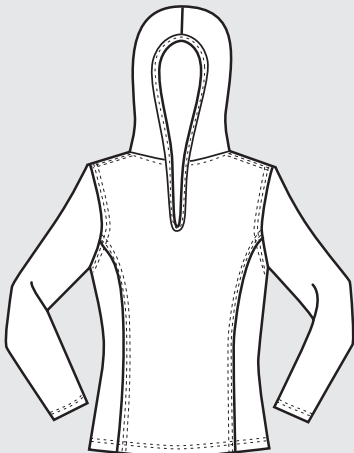

**HALTER TOP TANK**  
S-M-L-XL  
265, 365

**WOMEN'S SHORT SLEEVE TOPS**

**SHORT SLEEVE  
CREW BABY TEE**  
S-M-L-XL  
235, 335

**CAP SLEEVE V**  
S-M-L-XL  
250, 350

Racer Back Padded Tank

Tank Top

**LONG SLEEVE  
CREW NECK**  
S-M-L-XL  
282, 382

**LONG SLEEVE  
V-NECK**  
S-M-L-XL  
296, 396

**LONG SLEEVE  
V-NECK W/CUFF SLEEVE**  
S-M-L-XL  
2015, 3015

**LONG SLEEVE  
CREW NECK W/CUFF SLEEVE**  
S-M-L-XL  
2010, 3010

**FULL LENGTH LONG SLEEVE  
ZIPPER PULLOVER**  
S-M-L-XL  
20163L, 30163L

**ZIPPER JACKET  
FULL LENGTH**  
S-M-L-XL  
1X-3X  
20143L, 30143L

**PRINCESS SEAM  
ZIPPER JACKET**  
S-M-L-XL  
20101, 30101

**EMPIRE JACKET  
CONTOUR FIT, FRONT SEAM POCKETS**  
S-M-L-XL  
2104, 3104

**SIMPLE HOODIE**  
S-M-L-XL  
20150, 30150

**HOODED ZIPPER JACKET**  
S-M-L-XL  
285, 385

**HOODED ZIPPER  
JACKET**  
S-M-L-XL-1X-2X  
20156, 30156

Long Sleeve Crew Neck

Roll Top Short

**WOMEN'S SHORTS**