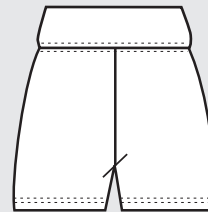

**ZIPPER JACKET  
FULL LENGTH**  
S-M-L-XL  
1X-3X  
20143L, 30143L

**PRINCESS SEAM  
ZIPPER JACKET**  
S-M-L-XL  
20101, 30101

**EMPIRE JACKET  
CONTOUR FIT, FRONT SEAM POCKETS**  
S-M-L-XL  
2104, 3104

**SIMPLE HOODIE**  
S-M-L-XL  
20150, 30150

**HOODED ZIPPER JACKET**  
S-M-L-XL  
285, 385

**HOODED ZIPPER  
JACKET**  
S-M-L-XL-1X-2X  
20156, 30156

Long Sleeve Crew Neck

Roll Top Short

**WOMEN'S SHORTS**

**ROLLOVER BUTT SHORT  
W/ CONTRAST WAIST**  
S-M-L-XL  
20160C, 30160C

**ROLLOVER  
BUTT SHORT**  
S-M-L-XL  
20160, 30160

**ROLL TOP SHORT  
W/CONTRAST WAIST**  
S-M-L-XL  
20188C, 30188C

**ROLL TOP SHORT**  
5"  
S-M-L-XL  
20188, 30188

**YOGA SHORT**  
6"  
Drawstring  
Side Slits  
S-M-L-XL-1X-2X  
228, 328

**SHORT BIKE  
TIGHTS**  
3.5"  
S- M- L  
1X-2X  
201S, 301s

**DRAWSTRING  
SHORT BIKE  
TIGHTS**  
3.5"  
S- M- L  
203,303

**CURVED LOW WAIST  
BIKE TIGHTS**  
5"  
S- M- L  
208V, 308V