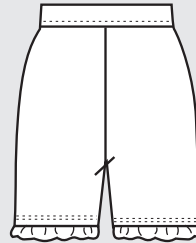

RUFFLE BOOT SHORT
S-M-L-XL
K208RS, K308RS