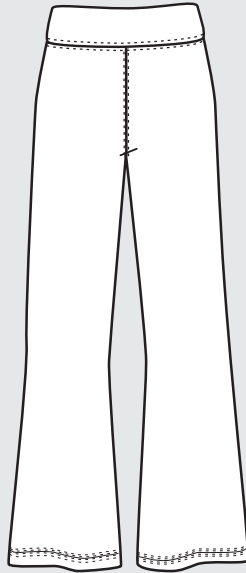

One

STEP AHEAD

FITNESS APPAREL COLLECTION

Camisole Top

Racer Back Padded Bra

Racer Back Bra

V-Neck Camisole Bra Back

**RACER BACK BRA**  
Fully Lined  
S-M-L-XL  
1X-6X  
206R, 306R

**FOOTLESS TIGHT  
W/LACE CUFF**  
S-M-L-XL  
K200C, K300C

**CAPRI TIGHTS**  
S- M- L-XL  
K201, K301

**ANKLE TIGHTS**  
XS-S-M- L-XL  
K200, K300

reversible view

**REVERSIBLE  
BOOT PANT  
W/ FLAT LOCK SEAM**  
S-M-L-XL  
K20121R, K30121R