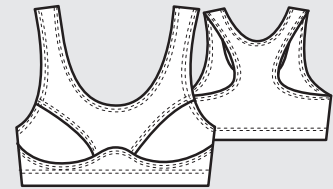

**HIGH TECH BRA**  
Fully Lined  
S-M-L-XL  
1X-6X  
263R, 362R

**V-NECK  
CAMISOLE BRA**  
Front Lined  
S-M-L  
225, 325

**PINCHED  
FRONT BRA**  
Front Lined  
S-M-L  
20180, 30180

**CAMI BRA**  
S-M-L-XL  
291, 391

**PADDED  
CAMISOLE BRA**  
S-M-L  
294, 394

**YOGA BRA**  
Fully Lined  
S-M-L-XL  
2193, 3193

**RACER BACK  
PADDED BRA**  
S-M-L  
293, 393

**PADDED CAMISOLE  
CROP TOP**  
S-M-L  
255, 355

**CAMISOLE TOP**  
Built in Bra  
S-M-L-XL  
20184, 30184

**STRAPPY CAMISOLE TANK**  
Fully Lined  
S-M-L-XL  
2013, 3013

**DOUBLE STRAPPY**  
Built in Bra  
S-M-L-XL  
20140, 30140

**RACER BACK TANK**  
S-M-L-XL  
20185, 30185

**TANK TOP**  
S-M-L-XL  
280, 380