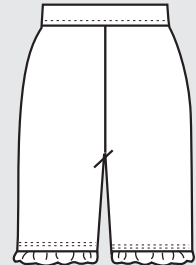

**RUFFLE
BERMUDA SHORT**
S-M-L-XL
K208RB, K308RB