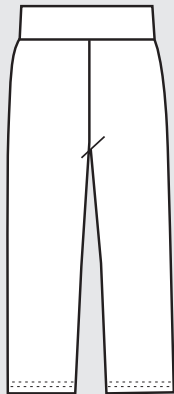

**BANDED FLOOD**  
23"  
S-M-L-XL-1X-2X  
269, 369

**CURVED LOW WAIST CAPRI PANT**  
18"  
S-M-L-XL-1X-2X  
295, 395

**4" ROLLTOP 6" LOW RISE FLOOD**  
23"  
S-M-L-XL-1X-2X  
20120, 30120

**YOGA CAPRI**  
24"  
S-M-L-XL  
1X-3X  
227,327

**CAPRI TIGHTS W/ V FRONT WAIST**  
S- M- L-XL  
201V,301V

**BOOT CAPRI**  
S-M-L-XL  
284, 384

**4" ROLLTOP BOOT CAPRI W/ PIPING**  
S-M-L-XL  
20211, 30211

**4" ROLLOVER GAUCHO CAPRI**  
S- M- L-XL  
20189, 30189

**3" ROLLOVER LOOSE YOGA CAPRI**  
24"  
S-M-L-XL-1X - 2X  
W268, W368

**WIDE WAIST CAPRI W/ STRAIGHT LEG**  
S- M- L-XL  
2112, 3112

**WIDE WAIST CAPRI W/ OPEN SLIT**  
S- M- L-XL  
2168, 3168

**LOW WAIST SCRUNCH FRONT CAPRI W/ DRAWSTRING**  
S- M- L-XL  
2127, 3127