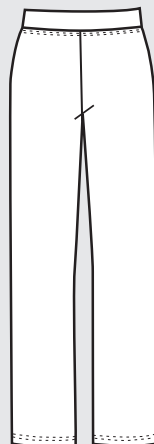

**WOMEN'S PANTS**

**MOMENTUM PANT**  
FRONT ZIP POCKET  
S-M-L-XL  
2046, 3046

**DRAWSTRING PANT W/ CUFFS**  
S- M- L-XL  
215, 315

**DRAWSTRING BOOTPANT**  
S- M- L-XL  
21028, 31028

**BOOTPANT W/ FRONT POCKET**  
S- M- L-XL  
2122, 3122

**BANDED WAIST BOOT PANT**  
32"  
S-M-L-XL-1X-2X  
262, 362

**BOOT PANT**  
30"  
S-M-L-XL  
1X-6X  
222, 322

**CURVED LOW WAIST BOOT PANT**  
32"  
S-M-L-XL-1X-2X  
260, 380

**YOGA PANT**  
30"  
S-M-L-XL  
1X-3X  
248, 348

**3" ROLLOVER LOW RISE PANT**  
S- M- L-XL  
20192, 30192

**BOOT PANT W/ CONTRAST WAIST BAND**  
S-M-L-XL  
\*20121C, \*30121C

**4" ROLLTOP 6" LOW RISE BOOT PANT**  
32"  
S-M-L-XL-1X-2X  
20121, 30121

**DRAWSTRING BOOT PANT**  
30"  
S-M-L-XL  
D222, D322

**LEGGING W/ CONTRAST ROLLTOP WAIST**  
S-M-L-XL  
\*R200, \*R300

**LEGGINGS**  
24"  
S- M- L -XL  
1X-6X  
200, 300

**LOOSE LEGGING**  
S- M- L-XL  
232, 332

**LOW RISE BOOT PANT**  
30"  
S-M-L-XL  
247, 347