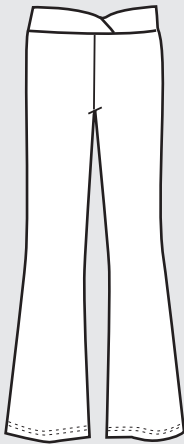

One

STEP AHEAD

FITNESS APPAREL COLLECTION

Camisole Top

Racer Back Padded Bra

Racer Back Bra

V-Neck Camisole Bra Back

**RACER BACK BRA**  
Fully Lined  
S-M-L-XL  
1X-6X  
206R, 306R

**3" ROLLOVER LOOSE YOGA CAPRI**  
24"  
S-M-L-XL-1X - 2X  
W268, W368

**WIDE WAIST CAPRI W/ STRAIGHT LEG**  
S- M- L-XL  
2112, 3112

**WIDE WAIST CAPRI W/ OPEN SLIT**  
S- M- L-XL  
2168, 3168

**LOW WAIST SCRUNCH FRONT CAPRI W/ DRAWSTRING**  
S- M- L-XL  
2127, 3127

**WOMEN'S PANTS**

**MOMENTUM PANT**  
FRONT ZIP POCKET  
S-M-L-XL  
2046, 3046

**DRAWSTRING PANT W/ CUFFS**  
S- M- L-XL  
215, 315

**DRAWSTRING BOOTPANT**  
S- M- L-XL  
21028, 31028

**BOOTPANT W/ FRONT POCKET**  
S- M- L-XL  
2122, 3122

**BANDED WAIST BOOT PANT**  
32"  
S-M-L-XL-1X-2X  
262, 362

**BOOT PANT**  
30"  
S-M-L-XL  
1X-6X  
222, 322

**CURVED LOW WAIST BOOT PANT**  
32"  
S-M-L-XL-1X-2X  
260, 380

**YOGA PANT**  
30"  
S-M-L-XL  
1X-3X  
248, 348