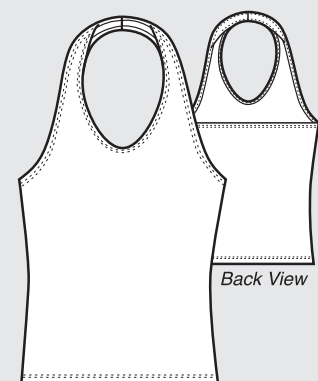

HALTER TOP TANK
S-M-L-XL
265, 365