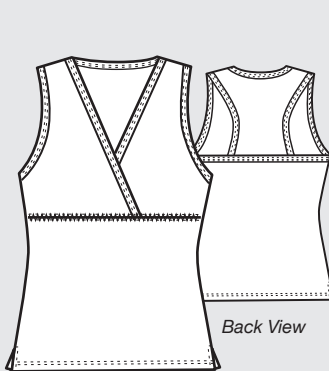

WRAP TANK
Built in bra lined w/Coolmax
S-M-L-XL
20208, 30208