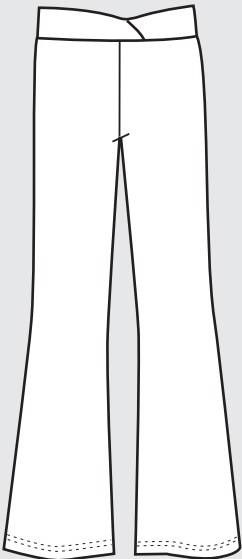

One

STEP AHEAD

FITNESS APPAREL COLLECTION

Camisole Top

Racer Back Padded Bra

Racer Back Bra

V-Neck Camisole Bra Back

**RACER BACK BRA**  
Fully Lined  
S-M-L-XL  
1X-6X  
206R, 306R

**FOOTLESS TIGHT  
W/LACE CUFF**  
S-M-L-XL  
K200C, K300C

**CAPRI TIGHTS**  
S- M- L-XL  
K201, K301

**ANKLE TIGHTS**  
XS-S-M- L-XL  
K200, K300

reversible view

**REVERSIBLE  
BOOT PANT  
W/ FLAT LOCK SEAM**  
S-M-L-XL  
K20121R, K30121R

**BOOT PANT W/  
CONTRAST WAIST BAND**  
S-M-L-XL  
K20121C, K30121C

**DRAWSTRING  
FLOOD CAPRI**  
XS-S-M-L-XL  
KD269, KD369

**BANDED FLOOD**  
XS-S-M-L-XL  
K269, K369

**4" ROLLTOP LOW RISE  
BOOT PANT**  
XS-S-M-L-XL  
K20121, K30121

**CURVED LOW WAIST  
BOOT PANT**  
XS-S-M-L-XL  
K260V, K360V

**DRAWSTRING  
BOOT PANT**  
XS-S-M-L-XL  
KD222, KD322

**BOOT PANT**  
XS-S-M-L-XL  
K222, K322

**YOGA PANT**  
S-M-L-XL  
K248, K348

**ROLLOVER  
BOOT PANT**  
XS-S-M-L-XL  
K275, K375