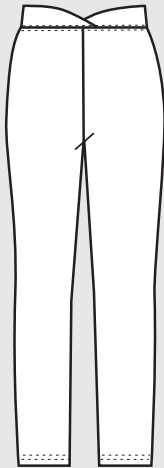

**YOGA SHORT**  
6"  
Drawstring  
Side Slits  
S-M-L-XL-1X-2X  
228, 328

**SHORT BIKE  
TIGHTS**  
3.5"  
S- M- L  
1X-2X  
201S, 301s

**DRAWSTRING  
SHORT BIKE  
TIGHTS**  
3.5"  
S- M- L  
203,303

**CURVED LOW WAIST  
BIKE TIGHTS**  
5"  
S- M- L  
208V, 308V

**BIKE TIGHTS**  
7"  
S- M- L-XL  
1X-6X  
201B, 301B

**CAPRI TIGHTS W/ CONTRAST ROLLTOP WAIST**  
S- M- L-XL  
R201, R301

**CAPRI TIGHTS**  
15"  
S- M- L-XL  
1X-6X  
201,301

**KNEE CAPRI**  
Side slits  
12"  
S- M- L-XL  
226, 326

**BANDED FLOOD**  
23"  
S-M-L-XL-1X-2X  
269, 369

**CURVED LOW WAIST CAPRI PANT**  
18"  
S-M-L-XL-1X-2X  
295, 395

**4" ROLLTOP 6" LOW RISE FLOOD**  
23"  
S-M-L-XL-1X-2X  
20120, 30120

**YOGA CAPRI**  
24"  
S-M-L-XL  
1X-3X  
227,327

**CAPRI TIGHTS W/ V FRONT WAIST**  
S- M- L-XL  
201V,301V

**BOOT CAPRI**  
S-M-L-XL  
284, 384

**4" ROLLTOP BOOT CAPRI W/ PIPING**  
S-M-L-XL  
20211, 30211

**4" ROLLOVER GAUCHO CAPRI**  
S- M- L-XL  
20189, 30189