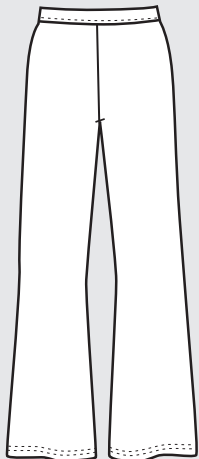

**3" ROLLOVER LOOSE YOGA CAPRI**  
24"  
S-M-L-XL-1X - 2X  
W268, W368

**WIDE WAIST CAPRI W/ STRAIGHT LEG**  
S- M- L-XL  
2112, 3112

**WIDE WAIST CAPRI W/ OPEN SLIT**  
S- M- L-XL  
2168, 3168

**LOW WAIST SCRUNCH FRONT CAPRI W/ DRAWSTRING**  
S- M- L-XL  
2127, 3127

**WOMEN'S PANTS**

**MOMENTUM PANT**  
FRONT ZIP POCKET  
S-M-L-XL  
2046, 3046

**DRAWSTRING PANT W/ CUFFS**  
S- M- L-XL  
215, 315

**DRAWSTRING BOOTPANT**  
S- M- L-XL  
21028, 31028

**BOOTPANT W/ FRONT POCKET**  
S- M- L-XL  
2122, 3122

**BANDED WAIST BOOT PANT**  
32"  
S-M-L-XL-1X-2X  
262, 362

**BOOT PANT**  
30"  
S-M-L-XL  
1X-6X  
222, 322

**CURVED LOW WAIST BOOT PANT**  
32"  
S-M-L-XL-1X-2X  
260, 380

**YOGA PANT**  
30"  
S-M-L-XL  
1X-3X  
248, 348