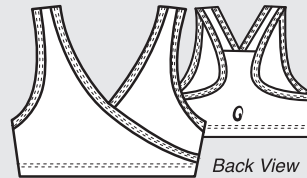

**HIGH TECH BRA**  
Fully Lined  
S-M-L-XL  
1X-6X  
263R, 362R

**V-NECK  
CAMISOLE BRA**  
Front Lined  
S-M-L  
225, 325

**PINCHED  
FRONT BRA**  
Front Lined  
S-M-L  
20180, 30180

**CAMI BRA**  
S-M-L-XL  
291, 391

**PADDED  
CAMISOLE BRA**  
S-M-L  
294, 394

**YOGA BRA**  
Fully Lined  
S-M-L-XL  
2193, 3193

**RACER BACK  
PADDED BRA**  
S-M-L  
293, 393

**PADDED CAMISOLE  
CROP TOP**  
S-M-L  
255, 355

**CAMISOLE TOP**  
Built in Bra  
S-M-L-XL  
20184, 30184