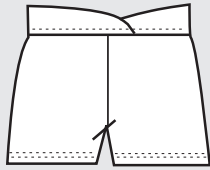

**V FRONT
BUTT SHORT**
S-M-L-XL
K204V, K304V