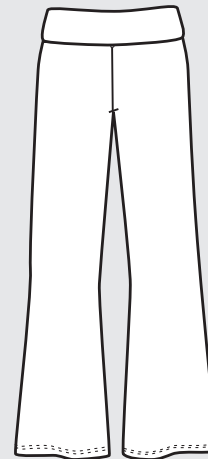

**WOMEN'S PANTS**

**MOMENTUM PANT**  
FRONT ZIP POCKET  
S-M-L-XL  
2046, 3046

**DRAWSTRING PANT W/ CUFFS**  
S- M- L-XL  
215, 315

**DRAWSTRING BOOTPANT**  
S- M- L-XL  
21028, 31028

**BOOTPANT W/ FRONT POCKET**  
S- M- L-XL  
2122, 3122

**BANDED WAIST BOOT PANT**  
32"  
S-M-L-XL-1X-2X  
262, 362

**BOOT PANT**  
30"  
S-M-L-XL  
1X-6X  
222, 322

**CURVED LOW WAIST BOOT PANT**  
32"  
S-M-L-XL-1X-2X  
260, 380

**YOGA PANT**  
30"  
S-M-L-XL  
1X-3X  
248, 348

**3" ROLLOVER LOW RISE PANT**  
S- M- L-XL  
20192, 30192

**BOOT PANT W/ CONTRAST WAIST BAND**  
S-M-L-XL  
\*20121C, \*30121C

**4" ROLLTOP 6" LOW RISE BOOT PANT**  
32"  
S-M-L-XL-1X-2X  
20121, 30121

**DRAWSTRING BOOT PANT**  
30"  
S-M-L-XL  
D222, D322