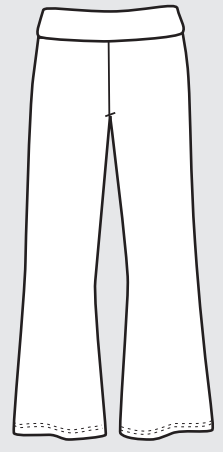

**YOGA SHORT**  
6"  
Drawstring  
Side Slits  
S-M-L-XL-1X-2X  
228, 328

**SHORT BIKE  
TIGHTS**  
3.5"  
S- M- L  
1X-2X  
201S, 301s

**DRAWSTRING  
SHORT BIKE  
TIGHTS**  
3.5"  
S- M- L  
203,303

**CURVED LOW WAIST  
BIKE TIGHTS**  
5"  
S- M- L  
208V, 308V

**BIKE TIGHTS**  
7"  
S- M- L-XL  
1X-6X  
201B, 301B

**CAPRI TIGHTS W/ CONTRAST ROLLTOP WAIST**  
S- M- L-XL  
R201, R301

**CAPRI TIGHTS**  
15"  
S- M- L-XL  
1X-6X  
201,301

**KNEE CAPRI**  
Side slits  
12"  
S- M- L-XL  
226, 326

**BANDED FLOOD**  
23"  
S-M-L-XL-1X-2X  
269, 369

**CURVED LOW WAIST CAPRI PANT**  
18"  
S-M-L-XL-1X-2X  
295, 395

**4" ROLLTOP 6" LOW RISE FLOOD**  
23"  
S-M-L-XL-1X-2X  
20120, 30120

**YOGA CAPRI**  
24"  
S-M-L-XL  
1X-3X  
227,327