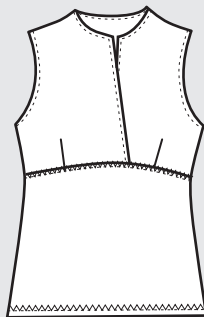

**PADDED  
CAMISOLE BRA**  
S-M-L  
294, 394

**YOGA BRA**  
Fully Lined  
S-M-L-XL  
2193, 3193

**RACER BACK  
PADDED BRA**  
S-M-L  
293, 393

**PADDED CAMISOLE  
CROP TOP**  
S-M-L  
255, 355

**CAMISOLE TOP**  
Built in Bra  
S-M-L-XL  
20184, 30184

**STRAPPY CAMISOLE TANK**  
Fully Lined  
S-M-L-XL  
2013, 3013

**DOUBLE STRAPPY**  
Built in Bra  
S-M-L-XL  
20140, 30140

**RACER BACK TANK**  
S-M-L-XL  
20185, 30185

**TANK TOP**  
S-M-L-XL  
280, 380

**V-NECK TANK**  
S-M-L-XL-1X-2X  
20138, 30138

**SCOOP NECK  
BEATER TEE**  
S-M-L-XL  
2908, 3908

**VINYASA TANK**  
With Removable Padded Bra  
Fully Lined  
S-M-L-XL  
21183, 31183

**CROSSOVER TANK**  
S-M-L-XL  
20151, 30151