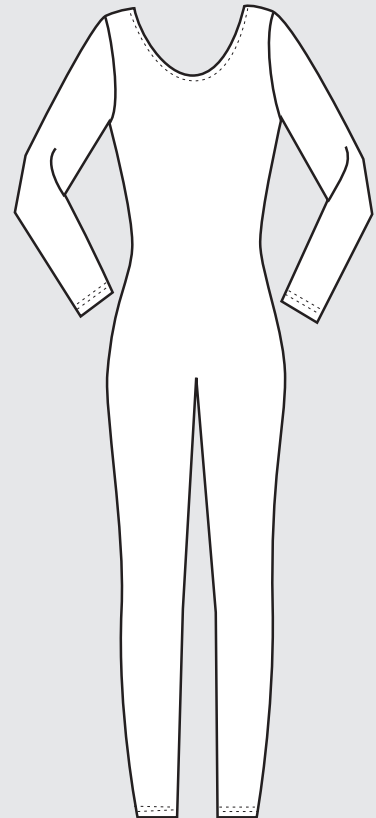

CAT SUIT
S-M-L
218, 318