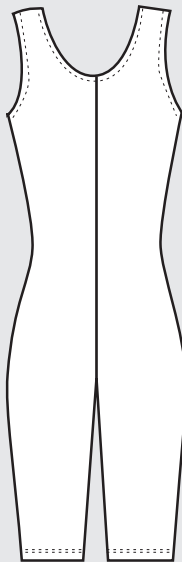

One

STEP AHEAD

FITNESS APPAREL COLLECTION

Camisole Top

Racer Back Padded Bra

Racer Back Bra

V-Neck Camisole Bra Back

**RACER BACK BRA**  
Fully Lined  
S-M-L-XL  
1X-6X  
206R, 306R

**ROLLOVER BUTT SHORT  
W/ CONTRAST WAIST**  
S-M-L-XL  
20160C, 30160C

**ROLLOVER  
BUTT SHORT**  
S-M-L-XL  
20160, 30160

**ROLL TOP SHORT  
W/CONTRAST WAIST**  
S-M-L-XL  
20188C, 30188C

**ROLL TOP SHORT**  
5"  
S-M-L-XL  
20188, 30188

**BOOT PANT W/ COLOR PIPING**  
S-M-L-XL  
20210,30210

**ROLLTOP BOOT PANT**  
S-M-L-XL  
261,361

**DRAWSTRING PANT**  
S- M- L-XL  
D224, D324

**LONG SLEEVE  
LEOTARD**  
S-M-L-XL  
1X-6X  
259, 359

Back View

**TANK THONG  
BACK LEOTARD**  
S-M-L-XL  
202GR, 302GR

**TANK LEOTARD**  
S-M-L-XL  
202, 302

**HIGH LEG  
BRIEF**  
S-M-L  
205, 305

**HIGH LEG  
THONG BRIEF**  
S-M-L  
205G, 305G

**CAPRI UNITARD**  
S-M-L  
1X-6X  
210, 310