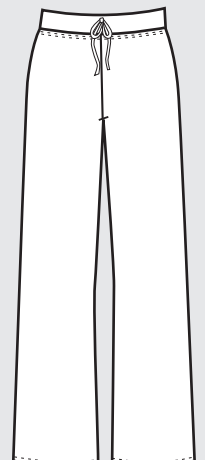

**BANDED WAIST BOOT PANT**  
32"  
S-M-L-XL-1X-2X  
262, 362

**BOOT PANT**  
30"  
S-M-L-XL  
1X-6X  
222, 322

**CURVED LOW WAIST BOOT PANT**  
32"  
S-M-L-XL-1X-2X  
260, 380

**YOGA PANT**  
30"  
S-M-L-XL  
1X-3X  
248, 348

**3" ROLLOVER LOW RISE PANT**  
S- M- L-XL  
20192, 30192

**BOOT PANT W/ CONTRAST WAIST BAND**  
S-M-L-XL  
\*20121C, \*30121C

**4" ROLLTOP 6" LOW RISE BOOT PANT**  
32"  
S-M-L-XL-1X-2X  
20121, 30121

**DRAWSTRING BOOT PANT**  
30"  
S-M-L-XL  
D222, D322

**LEGGING W/ CONTRAST ROLLTOP WAIST**  
S-M-L-XL  
\*R200, \*R300

**LEGGINGS**  
24"  
S- M- L -XL  
1X-6X  
200, 300

**LOOSE LEGGING**  
S- M- L-XL  
232, 332

**LOW RISE BOOT PANT**  
30"  
S-M-L-XL  
247, 347

**BOOT PANT W/ COLOR PIPING**  
S-M-L-XL  
20210,30210

**ROLLTOP BOOT PANT**  
S-M-L-XL  
261,361

**DRAWSTRING PANT**  
S- M- L-XL  
D224, D324

**LONG SLEEVE  
LEOTARD**  
S-M-L-XL  
1X-6X  
259, 359

Back View