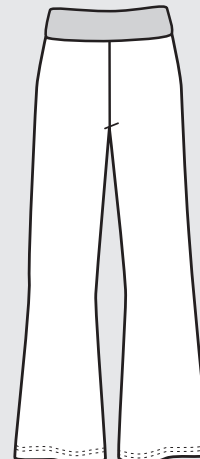

**WOMEN'S PANTS**

**MOMENTUM PANT**  
FRONT ZIP POCKET  
S-M-L-XL  
2046, 3046

**DRAWSTRING PANT W/ CUFFS**  
S- M- L-XL  
215, 315

**DRAWSTRING BOOTPANT**  
S- M- L-XL  
21028, 31028

**BOOTPANT W/ FRONT POCKET**  
S- M- L-XL  
2122, 3122

**BANDED WAIST BOOT PANT**  
32"  
S-M-L-XL-1X-2X  
262, 362

**BOOT PANT**  
30"  
S-M-L-XL  
1X-6X  
222, 322

**CURVED LOW WAIST BOOT PANT**  
32"  
S-M-L-XL-1X-2X  
260, 380

**YOGA PANT**  
30"  
S-M-L-XL  
1X-3X  
248, 348

**3" ROLLOVER LOW RISE PANT**  
S- M- L-XL  
20192, 30192

**BOOT PANT W/ CONTRAST WAIST BAND**  
S-M-L-XL  
\*20121C, \*30121C

**4" ROLLTOP 6" LOW RISE BOOT PANT**  
32"  
S-M-L-XL-1X-2X  
20121, 30121

**DRAWSTRING BOOT PANT**  
30"  
S-M-L-XL  
D222, D322