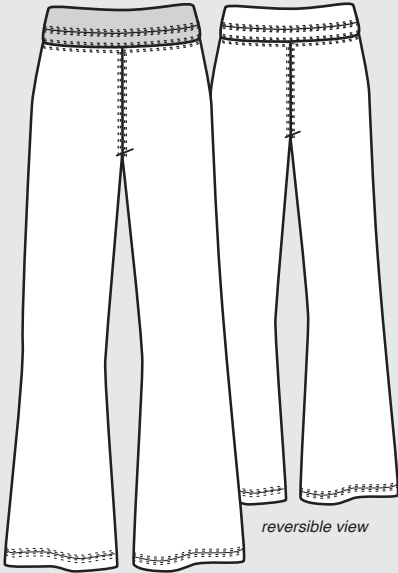

reversible view

**REVERSIBLE
BOOT PANT
W/ FLAT LOCK SEAM**
S-M-L-XL
K20121R, K30121R