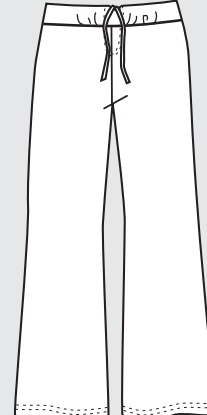

**BANDED FLOOD**  
23"  
S-M-L-XL-1X-2X  
269, 369

**CURVED LOW WAIST CAPRI PANT**  
18"  
S-M-L-XL-1X-2X  
295, 395

**4" ROLLTOP 6" LOW RISE FLOOD**  
23"  
S-M-L-XL-1X-2X  
20120, 30120

**YOGA CAPRI**  
24"  
S-M-L-XL  
1X-3X  
227,327

**CAPRI TIGHTS W/ V FRONT WAIST**  
S- M- L-XL  
201V,301V

**BOOT CAPRI**  
S-M-L-XL  
284, 384

**4" ROLLTOP BOOT CAPRI W/ PIPING**  
S-M-L-XL  
20211, 30211

**4" ROLLOVER GAUCHO CAPRI**  
S- M- L-XL  
20189, 30189

**3" ROLLOVER LOOSE YOGA CAPRI**  
24"  
S-M-L-XL-1X - 2X  
W268, W368

**WIDE WAIST CAPRI W/ STRAIGHT LEG**  
S- M- L-XL  
2112, 3112

**WIDE WAIST CAPRI W/ OPEN SLIT**  
S- M- L-XL  
2168, 3168

**LOW WAIST SCRUNCH FRONT CAPRI W/ DRAWSTRING**  
S- M- L-XL  
2127, 3127