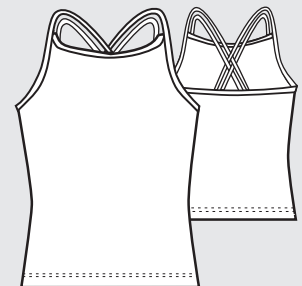

**HIGH TECH BRA**  
Fully Lined  
S-M-L-XL  
1X-6X  
263R, 362R

**V-NECK  
CAMISOLE BRA**  
Front Lined  
S-M-L  
225, 325

**PINCHED  
FRONT BRA**  
Front Lined  
S-M-L  
20180, 30180

**CAMI BRA**  
S-M-L-XL  
291, 391

**PADDED  
CAMISOLE BRA**  
S-M-L  
294, 394

**YOGA BRA**  
Fully Lined  
S-M-L-XL  
2193, 3193

**RACER BACK  
PADDED BRA**  
S-M-L  
293, 393

**PADDED CAMISOLE  
CROP TOP**  
S-M-L  
255, 355

**CAMISOLE TOP**  
Built in Bra  
S-M-L-XL  
20184, 30184

**STRAPPY CAMISOLE TANK**  
Fully Lined  
S-M-L-XL  
2013, 3013

**DOUBLE STRAPPY**  
Built in Bra  
S-M-L-XL  
20140, 30140

**RACER BACK TANK**  
S-M-L-XL  
20185, 30185

**TANK TOP**  
S-M-L-XL  
280, 380