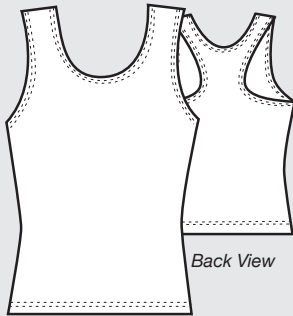

**HIGH TECH BRA**  
Fully Lined  
S-M-L-XL  
1X-6X  
263R, 362R

**V-NECK  
CAMISOLE BRA**  
Front Lined  
S-M-L  
225, 325

**PINCHED  
FRONT BRA**  
Front Lined  
S-M-L  
20180, 30180

**CAMI BRA**  
S-M-L-XL  
291, 391

**PADDED  
CAMISOLE BRA**  
S-M-L  
294, 394

**YOGA BRA**  
Fully Lined  
S-M-L-XL  
2193, 3193

**RACER BACK  
PADDED BRA**  
S-M-L  
293, 393

**PADDED CAMISOLE  
CROP TOP**  
S-M-L  
255, 355

**CAMISOLE TOP**  
Built in Bra  
S-M-L-XL  
20184, 30184

**STRAPPY CAMISOLE TANK**  
Fully Lined  
S-M-L-XL  
2013, 3013

**DOUBLE STRAPPY**  
Built in Bra  
S-M-L-XL  
20140, 30140

**RACER BACK TANK**  
S-M-L-XL  
20185, 30185

**TANK TOP**  
S-M-L-XL  
280, 380