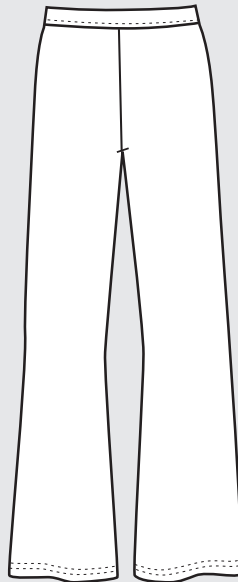

One

STEP AHEAD

FITNESS APPAREL COLLECTION

Camisole Top

Racer Back Padded Bra

Racer Back Bra

V-Neck Camisole Bra Back

**RACER BACK BRA**  
Fully Lined  
S-M-L-XL  
1X-6X  
206R, 306R

**FOOTLESS TIGHT  
W/LACE CUFF**  
S-M-L-XL  
K200C, K300C

**CAPRI TIGHTS**  
S- M- L-XL  
K201, K301

**ANKLE TIGHTS**  
XS-S-M- L-XL  
K200, K300

reversible view

**REVERSIBLE  
BOOT PANT  
W/ FLAT LOCK SEAM**  
S-M-L-XL  
K20121R, K30121R

**BOOT PANT W/  
CONTRAST WAIST BAND**  
S-M-L-XL  
K20121C, K30121C

**DRAWSTRING  
FLOOD CAPRI**  
XS-S-M-L-XL  
KD269, KD369

**BANDED FLOOD**  
XS-S-M-L-XL  
K269, K369

**4" ROLLTOP LOW RISE  
BOOT PANT**  
XS-S-M-L-XL  
K20121, K30121

**CURVED LOW WAIST  
BOOT PANT**  
XS-S-M-L-XL  
K260V, K360V

**DRAWSTRING  
BOOT PANT**  
XS-S-M-L-XL  
KD222, KD322

**BOOT PANT**  
XS-S-M-L-XL  
K222, K322

**YOGA PANT**  
S-M-L-XL  
K248, K348

**ROLLOVER  
BOOT PANT**  
XS-S-M-L-XL  
K275, K375