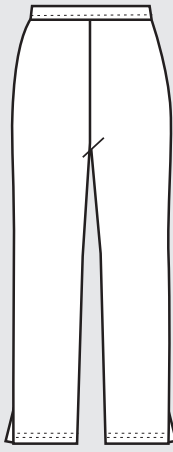

**ROLLOVER BUTT SHORT  
W/ CONTRAST WAIST**  
S-M-L-XL  
20160C, 30160C

**ROLLOVER  
BUTT SHORT**  
S-M-L-XL  
20160, 30160

**ROLL TOP SHORT  
W/CONTRAST WAIST**  
S-M-L-XL  
20188C, 30188C

**ROLL TOP SHORT**  
5"  
S-M-L-XL  
20188, 30188

**YOGA SHORT**  
6"  
Drawstring  
Side Slits  
S-M-L-XL-1X-2X  
228, 328

**SHORT BIKE  
TIGHTS**  
3.5"  
S- M- L  
1X-2X  
201S, 301s

**DRAWSTRING  
SHORT BIKE  
TIGHTS**  
3.5"  
S- M- L  
203,303

**CURVED LOW WAIST  
BIKE TIGHTS**  
5"  
S- M- L  
208V, 308V

**BIKE TIGHTS**  
7"  
S- M- L-XL  
1X-6X  
201B, 301B

**CAPRI TIGHTS W/ CONTRAST ROLLTOP WAIST**  
S- M- L-XL  
R201, R301

**CAPRI TIGHTS**  
15"  
S- M- L-XL  
1X-6X  
201,301

**KNEE CAPRI**  
Side slits  
12"  
S- M- L-XL  
226, 326