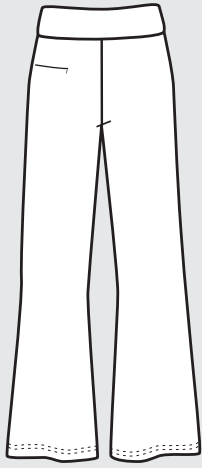

**CAPRI TIGHTS W/ V FRONT WAIST**  
S- M- L-XL  
201V,301V

**BOOT CAPRI**  
S-M-L-XL  
284, 384

**4" ROLLTOP BOOT CAPRI W/ PIPING**  
S-M-L-XL  
20211, 30211

**4" ROLLOVER GAUCHO CAPRI**  
S- M- L-XL  
20189, 30189

**3" ROLLOVER LOOSE YOGA CAPRI**  
24"  
S-M-L-XL-1X - 2X  
W268, W368

**WIDE WAIST CAPRI W/ STRAIGHT LEG**  
S- M- L-XL  
2112, 3112

**WIDE WAIST CAPRI W/ OPEN SLIT**  
S- M- L-XL  
2168, 3168

**LOW WAIST SCRUNCH FRONT CAPRI W/ DRAWSTRING**  
S- M- L-XL  
2127, 3127

**WOMEN'S PANTS**

**MOMENTUM PANT**  
FRONT ZIP POCKET  
S-M-L-XL  
2046, 3046

**DRAWSTRING PANT W/ CUFFS**  
S- M- L-XL  
215, 315

**DRAWSTRING BOOTPANT**  
S- M- L-XL  
21028, 31028

**BOOTPANT W/ FRONT POCKET**  
S- M- L-XL  
2122, 3122

**BANDED WAIST BOOT PANT**  
32"  
S-M-L-XL-1X-2X  
262, 362

**BOOT PANT**  
30"  
S-M-L-XL  
1X-6X  
222, 322

**CURVED LOW WAIST BOOT PANT**  
32"  
S-M-L-XL-1X-2X  
260, 380

**YOGA PANT**  
30"  
S-M-L-XL  
1X-3X  
248, 348