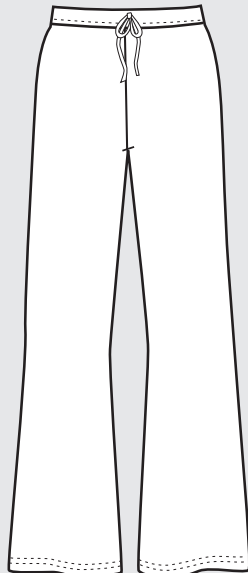

One

STEP AHEAD

FITNESS APPAREL COLLECTION

Camisole Top

Racer Back Padded Bra

Racer Back Bra

V-Neck Camisole Bra Back

**RACER BACK BRA**  
Fully Lined  
S-M-L-XL  
1X-6X  
206R, 306R

**FOOTLESS TIGHT  
W/LACE CUFF**  
S-M-L-XL  
K200C, K300C

**CAPRI TIGHTS**  
S- M- L-XL  
K201, K301

**ANKLE TIGHTS**  
XS-S-M- L-XL  
K200, K300

reversible view

**REVERSIBLE  
BOOT PANT  
W/ FLAT LOCK SEAM**  
S-M-L-XL  
K20121R, K30121R

**BOOT PANT W/  
CONTRAST WAIST BAND**  
S-M-L-XL  
K20121C, K30121C

**DRAWSTRING  
FLOOD CAPRI**  
XS-S-M-L-XL  
KD269, KD369

**BANDED FLOOD**  
XS-S-M-L-XL  
K269, K369

**4" ROLLTOP LOW RISE  
BOOT PANT**  
XS-S-M-L-XL  
K20121, K30121

**CURVED LOW WAIST  
BOOT PANT**  
XS-S-M-L-XL  
K260V, K360V

**DRAWSTRING  
BOOT PANT**  
XS-S-M-L-XL  
KD222, KD322

**BOOT PANT**  
XS-S-M-L-XL  
K222, K322

**YOGA PANT**  
S-M-L-XL  
K248, K348

**ROLLOVER  
BOOT PANT**  
XS-S-M-L-XL  
K275, K375