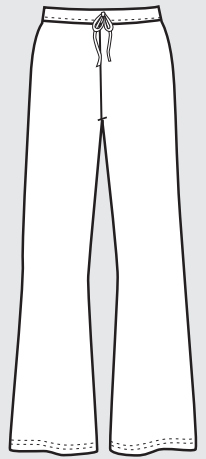

**WOMEN'S PANTS**

**MOMENTUM PANT**  
FRONT ZIP POCKET  
S-M-L-XL  
2046, 3046

**DRAWSTRING PANT W/ CUFFS**  
S- M- L-XL  
215, 315

**DRAWSTRING BOOTPANT**  
S- M- L-XL  
21028, 31028

**BOOTPANT W/ FRONT POCKET**  
S- M- L-XL  
2122, 3122

**BANDED WAIST BOOT PANT**  
32"  
S-M-L-XL-1X-2X  
262, 362

**BOOT PANT**  
30"  
S-M-L-XL  
1X-6X  
222, 322

**CURVED LOW WAIST BOOT PANT**  
32"  
S-M-L-XL-1X-2X  
260, 380

**YOGA PANT**  
30"  
S-M-L-XL  
1X-3X  
248, 348

**3" ROLLOVER LOW RISE PANT**  
S- M- L-XL  
20192, 30192

**BOOT PANT W/ CONTRAST WAIST BAND**  
S-M-L-XL  
\*20121C, \*30121C

**4" ROLLTOP 6" LOW RISE BOOT PANT**  
32"  
S-M-L-XL-1X-2X  
20121, 30121

**DRAWSTRING BOOT PANT**  
30"  
S-M-L-XL  
D222, D322