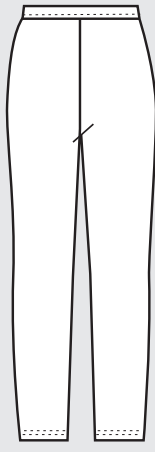

**ROLLOVER BUTT SHORT  
W/ CONTRAST WAIST**  
S-M-L-XL  
20160C, 30160C

**ROLLOVER  
BUTT SHORT**  
S-M-L-XL  
20160, 30160

**ROLL TOP SHORT  
W/CONTRAST WAIST**  
S-M-L-XL  
20188C, 30188C

**ROLL TOP SHORT**  
5"  
S-M-L-XL  
20188, 30188

**YOGA SHORT**  
6"  
Drawstring  
Side Slits  
S-M-L-XL-1X-2X  
228, 328

**SHORT BIKE  
TIGHTS**  
3.5"  
S- M- L  
1X-2X  
201S, 301s

**DRAWSTRING  
SHORT BIKE  
TIGHTS**  
3.5"  
S- M- L  
203,303

**CURVED LOW WAIST  
BIKE TIGHTS**  
5"  
S- M- L  
208V, 308V

**BIKE TIGHTS**  
7"  
S- M- L-XL  
1X-6X  
201B, 301B

**CAPRI TIGHTS W/ CONTRAST ROLLTOP WAIST**  
S- M- L-XL  
R201, R301

**CAPRI TIGHTS**  
15"  
S- M- L-XL  
1X-6X  
201,301

**KNEE CAPRI**  
Side slits  
12"  
S- M- L-XL  
226, 326

**BANDED FLOOD**  
23"  
S-M-L-XL-1X-2X  
269, 369

**CURVED LOW WAIST CAPRI PANT**  
18"  
S-M-L-XL-1X-2X  
295, 395

**4" ROLLTOP 6" LOW RISE FLOOD**  
23"  
S-M-L-XL-1X-2X  
20120, 30120

**YOGA CAPRI**  
24"  
S-M-L-XL  
1X-3X  
227,327