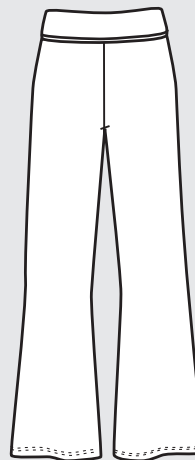

**BANDED WAIST BOOT PANT**  
32"  
S-M-L-XL-1X-2X  
262, 362

**BOOT PANT**  
30"  
S-M-L-XL  
1X-6X  
222, 322

**CURVED LOW WAIST BOOT PANT**  
32"  
S-M-L-XL-1X-2X  
260, 380

**YOGA PANT**  
30"  
S-M-L-XL  
1X-3X  
248, 348

**3" ROLLOVER LOW RISE PANT**  
S- M- L-XL  
20192, 30192

**BOOT PANT W/ CONTRAST WAIST BAND**  
S-M-L-XL  
\*20121C, \*30121C

**4" ROLLTOP 6" LOW RISE BOOT PANT**  
32"  
S-M-L-XL-1X-2X  
20121, 30121

**DRAWSTRING BOOT PANT**  
30"  
S-M-L-XL  
D222, D322

**LEGGING W/ CONTRAST ROLLTOP WAIST**  
S-M-L-XL  
\*R200, \*R300

**LEGGINGS**  
24"  
S- M- L -XL  
1X-6X  
200, 300

**LOOSE LEGGING**  
S- M- L-XL  
232, 332

**LOW RISE BOOT PANT**  
30"  
S-M-L-XL  
247, 347

**BOOT PANT W/ COLOR PIPING**  
S-M-L-XL  
20210,30210

**ROLLTOP BOOT PANT**  
S-M-L-XL  
261,361

**DRAWSTRING PANT**  
S- M- L-XL  
D224, D324

**LONG SLEEVE  
LEOTARD**  
S-M-L-XL  
1X-6X  
259, 359

Back View