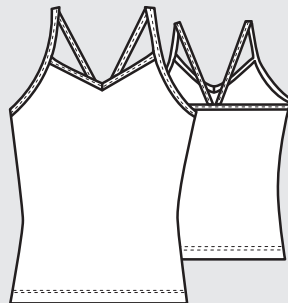

**PADDED  
CAMISOLE BRA**  
S-M-L  
294, 394

**YOGA BRA**  
Fully Lined  
S-M-L-XL  
2193, 3193

**RACER BACK  
PADDED BRA**  
S-M-L  
293, 393

**PADDED CAMISOLE  
CROP TOP**  
S-M-L  
255, 355

**CAMISOLE TOP**  
Built in Bra  
S-M-L-XL  
20184, 30184

**STRAPPY CAMISOLE TANK**  
Fully Lined  
S-M-L-XL  
2013, 3013

**DOUBLE STRAPPY**  
Built in Bra  
S-M-L-XL  
20140, 30140

**RACER BACK TANK**  
S-M-L-XL  
20185, 30185

**TANK TOP**  
S-M-L-XL  
280, 380