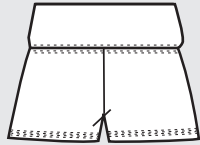

**LONG SLEEVE  
LEOTARD**  
XS-S-M-L-XL  
K259, K359

**SHORT SLEEVE  
LEOTARD**  
XS-S-M-L-XL  
K259S, K359S

**CAP SLEEVE  
LEOTARD**  
XS-S-M-L-XL  
K2904, K3904

Cropped Cami

**CROPPED CAMI**  
XS-S-M-L-XL  
K256, K356

Rolover Butt Short w/ Contrast waist

Curved Low Waist Boot Pant (pg 13)

Ankle Tights

**KID'S SHORTS AND LEGGINGS**

**ROLLOVER  
BUTT SHORT  
W/ CONTRAST WAIST**  
S-M-L-XL  
K20160C, K30160C

**ROLLOVER  
BUTT SHORT**  
S-M-L-XL  
K20160, K30160