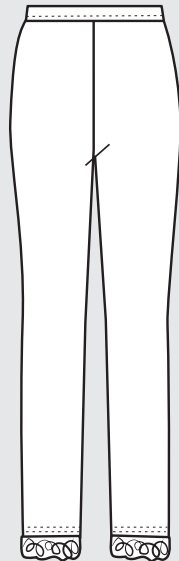

**ROLLOVER BUTT SHORT  
W/ CONTRAST WAIST**  
S-M-L-XL  
20160C, 30160C

**ROLLOVER  
BUTT SHORT**  
S-M-L-XL  
20160, 30160

**ROLL TOP SHORT  
W/CONTRAST WAIST**  
S-M-L-XL  
20188C, 30188C

**ROLL TOP SHORT**  
5"  
S-M-L-XL  
20188, 30188

**CURVED LOW WAIST  
BIKE TIGHTS**  
S- M- L-XL  
K208V, K308V

**DRAWSTRING  
BUTT SHORT**  
XS-S-M-L-XL  
K217, K317

**DRAWSTRING  
LOOSE SHORT**  
XS-S-M-L-XL  
K216, K316

**SHORT BIKE TIGHTS**  
S- M- L  
K201S, K301S

**BIKE TIGHTS**  
S- M- L-XL  
K201B, K301B

**RUFFLE BOOT SHORT**  
S-M-L-XL  
K208RS, K308RS

**RUFFLE  
BERMUDA SHORT**  
S-M-L-XL  
K208RB, K308RB

**CAPRI TIGHT  
W/LACE CUFF**  
S-M-L-XL  
K201C, K301C

**FOOTLESS TIGHT  
W/LACE CUFF**  
S-M-L-XL  
K200C, K300C

**CAPRI TIGHTS**  
S- M- L-XL  
K201, K301

**ANKLE TIGHTS**  
XS-S-M- L-XL  
K200, K300

reversible view

**REVERSIBLE  
BOOT PANT  
W/ FLAT LOCK SEAM**  
S-M-L-XL  
K20121R, K30121R