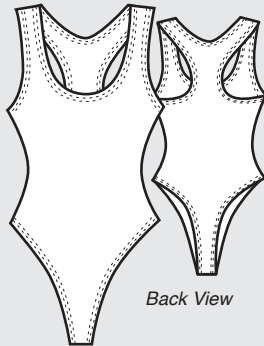

**LEGGING W/ CONTRAST ROLLTOP WAIST**  
S-M-L-XL  
\*R200, \*R300

**LEGGINGS**  
24"  
S- M- L -XL  
1X-6X  
200, 300

**LOOSE LEGGING**  
S- M- L-XL  
232, 332

**LOW RISE BOOT PANT**  
30"  
S-M-L-XL  
247, 347

**BOOT PANT W/ COLOR PIPING**  
S-M-L-XL  
20210,30210

**ROLLTOP BOOT PANT**  
S-M-L-XL  
261,361

**DRAWSTRING PANT**  
S- M- L-XL  
D224, D324

**LONG SLEEVE  
LEOTARD**  
S-M-L-XL  
1X-6X  
259, 359

Back View

**TANK THONG  
BACK LEOTARD**  
S-M-L-XL  
202GR, 302GR

**TANK LEOTARD**  
S-M-L-XL  
202, 302

**HIGH LEG  
BRIEF**  
S-M-L  
205, 305

**HIGH LEG  
THONG BRIEF**  
S-M-L  
205G, 305G

**CAPRI UNITARD**  
S-M-L  
1X-6X  
210, 310