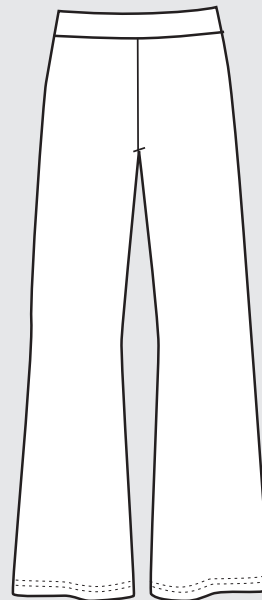

One

STEP AHEAD

FITNESS APPAREL COLLECTION

Camisole Top

Racer Back Padded Bra

Racer Back Bra

V-Neck Camisole Bra Back

**RACER BACK BRA**  
Fully Lined  
S-M-L-XL  
1X-6X  
206R, 306R

**FOOTLESS TIGHT  
W/LACE CUFF**  
S-M-L-XL  
K200C, K300C

**CAPRI TIGHTS**  
S- M- L-XL  
K201, K301

**ANKLE TIGHTS**  
XS-S-M- L-XL  
K200, K300

reversible view

**REVERSIBLE  
BOOT PANT  
W/ FLAT LOCK SEAM**  
S-M-L-XL  
K20121R, K30121R

**BOOT PANT W/  
CONTRAST WAIST BAND**  
S-M-L-XL  
K20121C, K30121C

**DRAWSTRING  
FLOOD CAPRI**  
XS-S-M-L-XL  
KD269, KD369

**BANDED FLOOD**  
XS-S-M-L-XL  
K269, K369

**4" ROLLTOP LOW RISE  
BOOT PANT**  
XS-S-M-L-XL  
K20121, K30121

**CURVED LOW WAIST  
BOOT PANT**  
XS-S-M-L-XL  
K260V, K360V

**DRAWSTRING  
BOOT PANT**  
XS-S-M-L-XL  
KD222, KD322

**BOOT PANT**  
XS-S-M-L-XL  
K222, K322

**YOGA PANT**  
S-M-L-XL  
K248, K348

**ROLLOVER  
BOOT PANT**  
XS-S-M-L-XL  
K275, K375