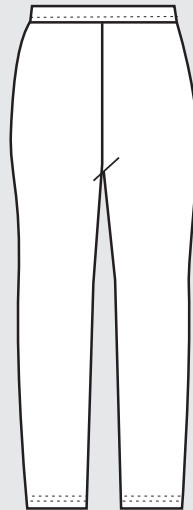

One

STEP AHEAD

FITNESS APPAREL COLLECTION

Camisole Top

Racer Back Padded Bra

Racer Back Bra

V-Neck Camisole Bra Back

**RACER BACK BRA**  
Fully Lined  
S-M-L-XL  
1X-6X  
206R, 306R

**CURVED LOW WAIST  
BIKE TIGHTS**  
S- M- L-XL  
K208V, K308V

**DRAWSTRING  
BUTT SHORT**  
XS-S-M-L-XL  
K217, K317

**DRAWSTRING  
LOOSE SHORT**  
XS-S-M-L-XL  
K216, K316

**SHORT BIKE TIGHTS**  
S- M- L  
K201S, K301S

**BIKE TIGHTS**  
S- M- L-XL  
K201B, K301B

**RUFFLE BOOT SHORT**  
S-M-L-XL  
K208RS, K308RS

**RUFFLE  
BERMUDA SHORT**  
S-M-L-XL  
K208RB, K308RB

**CAPRI TIGHT  
W/LACE CUFF**  
S-M-L-XL  
K201C, K301C

**FOOTLESS TIGHT  
W/LACE CUFF**  
S-M-L-XL  
K200C, K300C

**CAPRI TIGHTS**  
S- M- L-XL  
K201, K301

**ANKLE TIGHTS**  
XS-S-M- L-XL  
K200, K300

reversible view

**REVERSIBLE  
BOOT PANT  
W/ FLAT LOCK SEAM**  
S-M-L-XL  
K20121R, K30121R