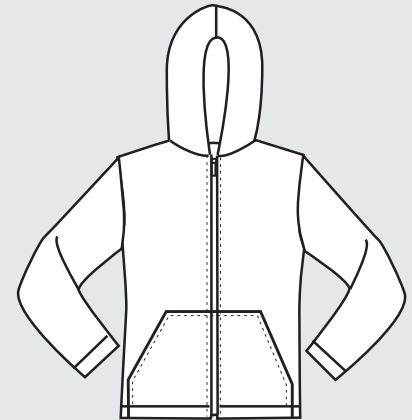

**LONG SLEEVE  
V-NECK**  
S-M-L-XL  
296, 396

**LONG SLEEVE  
V-NECK W/CUFF SLEEVE**  
S-M-L-XL  
2015, 3015

**LONG SLEEVE  
CREW NECK W/CUFF SLEEVE**  
S-M-L-XL  
2010, 3010

**FULL LENGTH LONG SLEEVE  
ZIPPER PULLOVER**  
S-M-L-XL  
20163L, 30163L

**ZIPPER JACKET  
FULL LENGTH**  
S-M-L-XL  
1X-3X  
20143L, 30143L

**PRINCESS SEAM  
ZIPPER JACKET**  
S-M-L-XL  
20101, 30101

**EMPIRE JACKET  
CONTOUR FIT, FRONT SEAM POCKETS**  
S-M-L-XL  
2104, 3104

**SIMPLE HOODIE**  
S-M-L-XL  
20150, 30150

**HOODED ZIPPER JACKET**  
S-M-L-XL  
285, 385

**HOODED ZIPPER  
JACKET**  
S-M-L-XL-1X-2X  
20156, 30156

Long Sleeve Crew Neck

Roll Top Short

**WOMEN'S SHORTS**