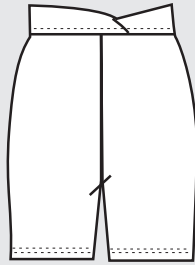

**LONG SLEEVE  
LEOTARD**  
XS-S-M-L-XL  
K259, K359

**SHORT SLEEVE  
LEOTARD**  
XS-S-M-L-XL  
K259S, K359S

**CAP SLEEVE  
LEOTARD**  
XS-S-M-L-XL  
K2904, K3904

Cropped Cami

**CROPPED CAMI**  
XS-S-M-L-XL  
K256, K356

Rolover Butt Short w/ Contrast waist

Curved Low Waist Boot Pant (pg 13)

Ankle Tights

**KID'S SHORTS AND LEGGINGS**

**ROLLOVER  
BUTT SHORT  
W/ CONTRAST WAIST**  
S-M-L-XL  
K20160C, K30160C

**ROLLOVER  
BUTT SHORT**  
S-M-L-XL  
K20160, K30160

**ROLL TOP SHORT**  
S-M-L-XL  
K20188, K30188

**ROLLOVER SHORT  
W/ CONTRAST WAIST**  
S-M-L-XL  
K20188C, K30188C

**V FRONT  
LACE SHORT**  
S-M-L-XL  
K208VC, K308VC

**V FRONT  
BUTT SHORT**  
S-M-L-XL  
K204V, K304V

**CURVED LOW WAIST  
BIKE TIGHTS**  
S- M- L-XL  
K208V, K308V

**DRAWSTRING  
BUTT SHORT**  
XS-S-M-L-XL  
K217, K317

**DRAWSTRING  
LOOSE SHORT**  
XS-S-M-L-XL  
K216, K316

**SHORT BIKE TIGHTS**  
S- M- L  
K201S, K301S