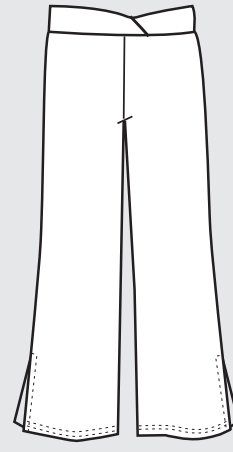

**YOGA SHORT**  
6"  
Drawstring  
Side Slits  
S-M-L-XL-1X-2X  
228, 328

**SHORT BIKE  
TIGHTS**  
3.5"  
S- M- L  
1X-2X  
201S, 301s

**DRAWSTRING  
SHORT BIKE  
TIGHTS**  
3.5"  
S- M- L  
203,303

**CURVED LOW WAIST  
BIKE TIGHTS**  
5"  
S- M- L  
208V, 308V

**BIKE TIGHTS**  
7"  
S- M- L-XL  
1X-6X  
201B, 301B

**CAPRI TIGHTS W/ CONTRAST ROLLTOP WAIST**  
S- M- L-XL  
R201, R301

**CAPRI TIGHTS**  
15"  
S- M- L-XL  
1X-6X  
201,301

**KNEE CAPRI**  
Side slits  
12"  
S- M- L-XL  
226, 326

**BANDED FLOOD**  
23"  
S-M-L-XL-1X-2X  
269, 369

**CURVED LOW WAIST CAPRI PANT**  
18"  
S-M-L-XL-1X-2X  
295, 395

**4" ROLLTOP 6" LOW RISE FLOOD**  
23"  
S-M-L-XL-1X-2X  
20120, 30120

**YOGA CAPRI**  
24"  
S-M-L-XL  
1X-3X  
227,327