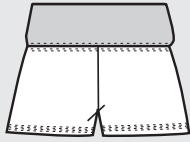

**LONG SLEEVE  
LEOTARD**  
XS-S-M-L-XL  
K259, K359

**SHORT SLEEVE  
LEOTARD**  
XS-S-M-L-XL  
K259S, K359S

**CAP SLEEVE  
LEOTARD**  
XS-S-M-L-XL  
K2904, K3904

Cropped Cami

**CROPPED CAMI**  
XS-S-M-L-XL  
K256, K356

Rolover Butt Short w/ Contrast waist

Curved Low Waist Boot Pant (pg 13)

Ankle Tights

**KID'S SHORTS AND LEGGINGS**

**ROLLOVER  
BUTT SHORT  
W/ CONTRAST WAIST**  
S-M-L-XL  
K20160C, K30160C

**ROLLOVER  
BUTT SHORT**  
S-M-L-XL  
K20160, K30160