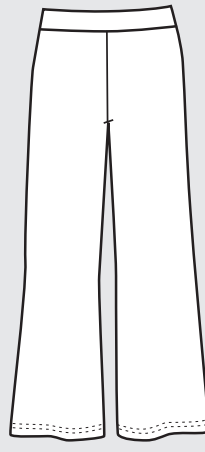

**YOGA SHORT**  
6"  
Drawstring  
Side Slits  
S-M-L-XL-1X-2X  
228, 328

**SHORT BIKE  
TIGHTS**  
3.5"  
S- M- L  
1X-2X  
201S, 301s

**DRAWSTRING  
SHORT BIKE  
TIGHTS**  
3.5"  
S- M- L  
203,303

**CURVED LOW WAIST  
BIKE TIGHTS**  
5"  
S- M- L  
208V, 308V

**BIKE TIGHTS**  
7"  
S- M- L-XL  
1X-6X  
201B, 301B

**CAPRI TIGHTS W/ CONTRAST ROLLTOP WAIST**  
S- M- L-XL  
R201, R301

**CAPRI TIGHTS**  
15"  
S- M- L-XL  
1X-6X  
201,301

**KNEE CAPRI**  
Side slits  
12"  
S- M- L-XL  
226, 326

**BANDED FLOOD**  
23"  
S-M-L-XL-1X-2X  
269, 369

**CURVED LOW WAIST CAPRI PANT**  
18"  
S-M-L-XL-1X-2X  
295, 395

**4" ROLLTOP 6" LOW RISE FLOOD**  
23"  
S-M-L-XL-1X-2X  
20120, 30120

**YOGA CAPRI**  
24"  
S-M-L-XL  
1X-3X  
227,327