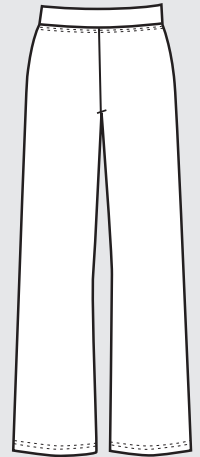

**CAPRI TIGHTS W/ V FRONT WAIST**  
S- M- L-XL  
201V,301V

**BOOT CAPRI**  
S-M-L-XL  
284, 384

**4" ROLLTOP BOOT CAPRI W/ PIPING**  
S-M-L-XL  
20211, 30211

**4" ROLLOVER GAUCHO CAPRI**  
S- M- L-XL  
20189, 30189

**3" ROLLOVER LOOSE YOGA CAPRI**  
24"  
S-M-L-XL-1X - 2X  
W268, W368

**WIDE WAIST CAPRI W/ STRAIGHT LEG**  
S- M- L-XL  
2112, 3112

**WIDE WAIST CAPRI W/ OPEN SLIT**  
S- M- L-XL  
2168, 3168

**LOW WAIST SCRUNCH FRONT CAPRI W/ DRAWSTRING**  
S- M- L-XL  
2127, 3127

**WOMEN'S PANTS**

**MOMENTUM PANT**  
FRONT ZIP POCKET  
S-M-L-XL  
2046, 3046

**DRAWSTRING PANT W/ CUFFS**  
S- M- L-XL  
215, 315

**DRAWSTRING BOOTPANT**  
S- M- L-XL  
21028, 31028

**BOOTPANT W/ FRONT POCKET**  
S- M- L-XL  
2122, 3122

**BANDED WAIST BOOT PANT**  
32"  
S-M-L-XL-1X-2X  
262, 362

**BOOT PANT**  
30"  
S-M-L-XL  
1X-6X  
222, 322

**CURVED LOW WAIST BOOT PANT**  
32"  
S-M-L-XL-1X-2X  
260, 380

**YOGA PANT**  
30"  
S-M-L-XL  
1X-3X  
248, 348