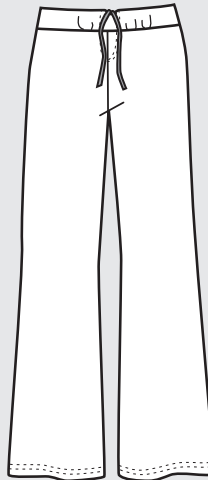

**CAPRI TIGHTS W/ V FRONT WAIST**  
S- M- L-XL  
201V,301V

**BOOT CAPRI**  
S-M-L-XL  
284, 384

**4" ROLLTOP BOOT CAPRI W/ PIPING**  
S-M-L-XL  
20211, 30211

**4" ROLLOVER GAUCHO CAPRI**  
S- M- L-XL  
20189, 30189

**3" ROLLOVER LOOSE YOGA CAPRI**  
24"  
S-M-L-XL-1X - 2X  
W268, W368

**WIDE WAIST CAPRI W/ STRAIGHT LEG**  
S- M- L-XL  
2112, 3112

**WIDE WAIST CAPRI W/ OPEN SLIT**  
S- M- L-XL  
2168, 3168

**LOW WAIST SCRUNCH FRONT CAPRI W/ DRAWSTRING**  
S- M- L-XL  
2127, 3127

**WOMEN'S PANTS**

**MOMENTUM PANT**  
FRONT ZIP POCKET  
S-M-L-XL  
2046, 3046

**DRAWSTRING PANT W/ CUFFS**  
S- M- L-XL  
215, 315

**DRAWSTRING BOOTPANT**  
S- M- L-XL  
21028, 31028

**BOOTPANT W/ FRONT POCKET**  
S- M- L-XL  
2122, 3122

**BANDED WAIST BOOT PANT**  
32"  
S-M-L-XL-1X-2X  
262, 362

**BOOT PANT**  
30"  
S-M-L-XL  
1X-6X  
222, 322

**CURVED LOW WAIST BOOT PANT**  
32"  
S-M-L-XL-1X-2X  
260, 380

**YOGA PANT**  
30"  
S-M-L-XL  
1X-3X  
248, 348