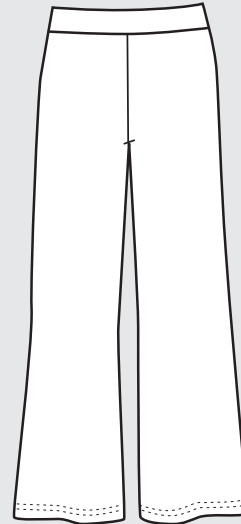

BANDED FLOOD
XS-S-M-L-XL
K269, K369