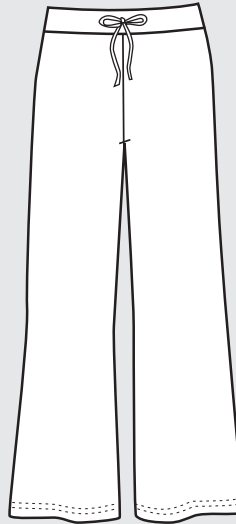

**DRAWSTRING
FLOOD CAPRI**
XS-S-M-L-XL
KD269, KD369