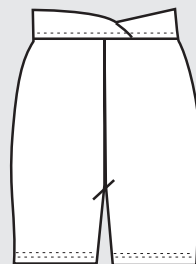

**SIMPLE HOODIE**  
S-M-L-XL  
20150, 30150

**HOODED ZIPPER JACKET**  
S-M-L-XL  
285, 385

**HOODED ZIPPER  
JACKET**  
S-M-L-XL-1X-2X  
20156, 30156

Long Sleeve Crew Neck

Roll Top Short

**WOMEN'S SHORTS**

**ROLLOVER BUTT SHORT  
W/ CONTRAST WAIST**  
S-M-L-XL  
20160C, 30160C

**ROLLOVER  
BUTT SHORT**  
S-M-L-XL  
20160, 30160

**ROLL TOP SHORT  
W/CONTRAST WAIST**  
S-M-L-XL  
20188C, 30188C

**ROLL TOP SHORT**  
5"  
S-M-L-XL  
20188, 30188

**YOGA SHORT**  
6"  
Drawstring  
Side Slits  
S-M-L-XL-1X-2X  
228, 328

**SHORT BIKE  
TIGHTS**  
3.5"  
S- M- L  
1X-2X  
201S, 301s

**DRAWSTRING  
SHORT BIKE  
TIGHTS**  
3.5"  
S- M- L  
203,303

**CURVED LOW WAIST  
BIKE TIGHTS**  
5"  
S- M- L  
208V, 308V