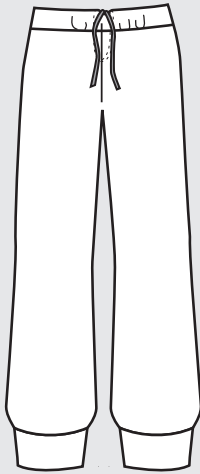

**CAPRI TIGHTS W/ V FRONT WAIST**  
S- M- L-XL  
201V,301V

**BOOT CAPRI**  
S-M-L-XL  
284, 384

**4" ROLLTOP BOOT CAPRI W/ PIPING**  
S-M-L-XL  
20211, 30211

**4" ROLLOVER GAUCHO CAPRI**  
S- M- L-XL  
20189, 30189

**3" ROLLOVER LOOSE YOGA CAPRI**  
24"  
S-M-L-XL-1X - 2X  
W268, W368

**WIDE WAIST CAPRI W/ STRAIGHT LEG**  
S- M- L-XL  
2112, 3112

**WIDE WAIST CAPRI W/ OPEN SLIT**  
S- M- L-XL  
2168, 3168

**LOW WAIST SCRUNCH FRONT CAPRI W/ DRAWSTRING**  
S- M- L-XL  
2127, 3127

**WOMEN'S PANTS**

**MOMENTUM PANT**  
FRONT ZIP POCKET  
S-M-L-XL  
2046, 3046

**DRAWSTRING PANT W/ CUFFS**  
S- M- L-XL  
215, 315

**DRAWSTRING BOOTPANT**  
S- M- L-XL  
21028, 31028

**BOOTPANT W/ FRONT POCKET**  
S- M- L-XL  
2122, 3122

**BANDED WAIST BOOT PANT**  
32"  
S-M-L-XL-1X-2X  
262, 362

**BOOT PANT**  
30"  
S-M-L-XL  
1X-6X  
222, 322

**CURVED LOW WAIST BOOT PANT**  
32"  
S-M-L-XL-1X-2X  
260, 380

**YOGA PANT**  
30"  
S-M-L-XL  
1X-3X  
248, 348