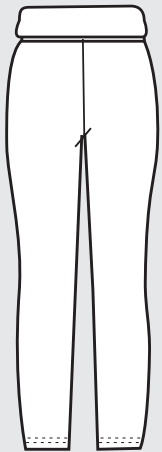

**SIMPLE HOODIE**  
S-M-L-XL  
20150, 30150

**HOODED ZIPPER JACKET**  
S-M-L-XL  
285, 385

**HOODED ZIPPER  
JACKET**  
S-M-L-XL-1X-2X  
20156, 30156

Long Sleeve Crew Neck

Roll Top Short

**WOMEN'S SHORTS**

**ROLLOVER BUTT SHORT  
W/ CONTRAST WAIST**  
S-M-L-XL  
20160C, 30160C

**ROLLOVER  
BUTT SHORT**  
S-M-L-XL  
20160, 30160

**ROLL TOP SHORT  
W/CONTRAST WAIST**  
S-M-L-XL  
20188C, 30188C

**ROLL TOP SHORT**  
5"  
S-M-L-XL  
20188, 30188

**YOGA SHORT**  
6"  
Drawstring  
Side Slits  
S-M-L-XL-1X-2X  
228, 328

**SHORT BIKE  
TIGHTS**  
3.5"  
S- M- L  
1X-2X  
201S, 301s

**DRAWSTRING  
SHORT BIKE  
TIGHTS**  
3.5"  
S- M- L  
203,303

**CURVED LOW WAIST  
BIKE TIGHTS**  
5"  
S- M- L  
208V, 308V

**BIKE TIGHTS**  
7"  
S- M- L-XL  
1X-6X  
201B, 301B

**CAPRI TIGHTS W/ CONTRAST ROLLTOP WAIST**  
S- M- L-XL  
R201, R301

**CAPRI TIGHTS**  
15"  
S- M- L-XL  
1X-6X  
201,301

**KNEE CAPRI**  
Side slits  
12"  
S- M- L-XL  
226, 326