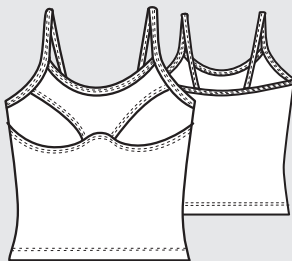

One

STEP AHEAD

FITNESS APPAREL COLLECTION

Camisole Top

Racer Back Padded Bra

Racer Back Bra

V-Neck Camisole Bra Back

**RACER BACK BRA**  
Fully Lined  
S-M-L-XL  
1X-6X  
206R, 306R

**HIGH TECH BRA**  
Fully Lined  
S-M-L-XL  
1X-6X  
263R, 362R

**V-NECK  
CAMISOLE BRA**  
Front Lined  
S-M-L  
225, 325

**PINCHED  
FRONT BRA**  
Front Lined  
S-M-L  
20180, 30180

**CAMI BRA**  
S-M-L-XL  
291, 391

**PADDED  
CAMISOLE BRA**  
S-M-L  
294, 394

**YOGA BRA**  
Fully Lined  
S-M-L-XL  
2193, 3193

**RACER BACK  
PADDED BRA**  
S-M-L  
293, 393

**PADDED CAMISOLE  
CROP TOP**  
S-M-L  
255, 355

**CAMISOLE TOP**  
Built in Bra  
S-M-L-XL  
20184, 30184

**STRAPPY CAMISOLE TANK**  
Fully Lined  
S-M-L-XL  
2013, 3013

**DOUBLE STRAPPY**  
Built in Bra  
S-M-L-XL  
20140, 30140

**RACER BACK TANK**  
S-M-L-XL  
20185, 30185

**TANK TOP**  
S-M-L-XL  
280, 380