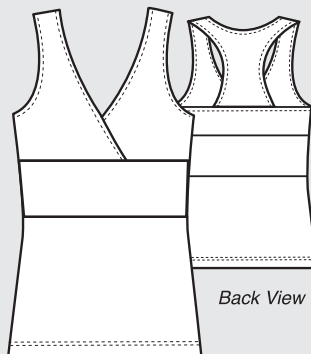

**RACER BACK
PADDED TANK
FULL LENGTH**
With Removable Padded Bra
S-M-L-XL
2011, 3011