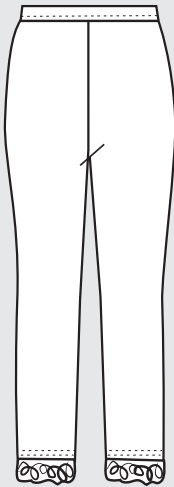

**CAPRI TIGHT
W/LACE CUFF**
S-M-L-XL
K201C, K301C