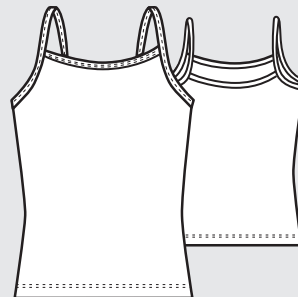

**HIGH TECH BRA**  
Fully Lined  
S-M-L-XL  
1X-6X  
263R, 362R

**V-NECK  
CAMISOLE BRA**  
Front Lined  
S-M-L  
225, 325

**PINCHED  
FRONT BRA**  
Front Lined  
S-M-L  
20180, 30180

**CAMI BRA**  
S-M-L-XL  
291, 391

**PADDED  
CAMISOLE BRA**  
S-M-L  
294, 394

**YOGA BRA**  
Fully Lined  
S-M-L-XL  
2193, 3193

**RACER BACK  
PADDED BRA**  
S-M-L  
293, 393

**PADDED CAMISOLE  
CROP TOP**  
S-M-L  
255, 355

**CAMISOLE TOP**  
Built in Bra  
S-M-L-XL  
20184, 30184

**STRAPPY CAMISOLE TANK**  
Fully Lined  
S-M-L-XL  
2013, 3013

**DOUBLE STRAPPY**  
Built in Bra  
S-M-L-XL  
20140, 30140

**RACER BACK TANK**  
S-M-L-XL  
20185, 30185

**TANK TOP**  
S-M-L-XL  
280, 380