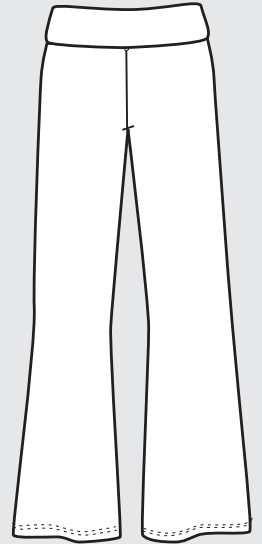

**4" ROLLTOP LOW RISE
BOOT PANT**
XS-S-M-L-XL
K20121, K30121