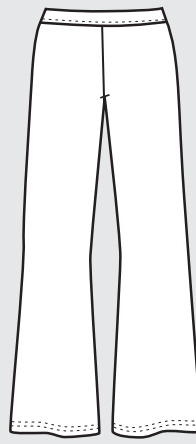

**BANDED WAIST BOOT PANT**  
32"  
S-M-L-XL-1X-2X  
262, 362

**BOOT PANT**  
30"  
S-M-L-XL  
1X-6X  
222, 322

**CURVED LOW WAIST BOOT PANT**  
32"  
S-M-L-XL-1X-2X  
260, 380

**YOGA PANT**  
30"  
S-M-L-XL  
1X-3X  
248, 348

**3" ROLLOVER LOW RISE PANT**  
S- M- L-XL  
20192, 30192

**BOOT PANT W/ CONTRAST WAIST BAND**  
S-M-L-XL  
\*20121C, \*30121C

**4" ROLLTOP 6" LOW RISE BOOT PANT**  
32"  
S-M-L-XL-1X-2X  
20121, 30121

**DRAWSTRING BOOT PANT**  
30"  
S-M-L-XL  
D222, D322

**LEGGING W/ CONTRAST ROLLTOP WAIST**  
S-M-L-XL  
\*R200, \*R300

**LEGGINGS**  
24"  
S- M- L -XL  
1X-6X  
200, 300

**LOOSE LEGGING**  
S- M- L-XL  
232, 332

**LOW RISE BOOT PANT**  
30"  
S-M-L-XL  
247, 347