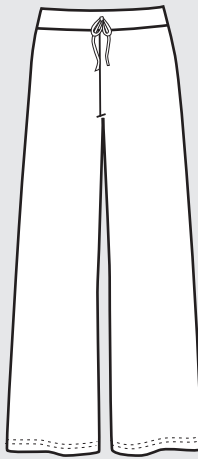

**3" ROLLOVER LOOSE YOGA CAPRI**  
24"  
S-M-L-XL-1X - 2X  
W268, W368

**WIDE WAIST CAPRI W/ STRAIGHT LEG**  
S- M- L-XL  
2112, 3112

**WIDE WAIST CAPRI W/ OPEN SLIT**  
S- M- L-XL  
2168, 3168

**LOW WAIST SCRUNCH FRONT CAPRI W/ DRAWSTRING**  
S- M- L-XL  
2127, 3127

**WOMEN'S PANTS**

**MOMENTUM PANT**  
FRONT ZIP POCKET  
S-M-L-XL  
2046, 3046

**DRAWSTRING PANT W/ CUFFS**  
S- M- L-XL  
215, 315

**DRAWSTRING BOOTPANT**  
S- M- L-XL  
21028, 31028

**BOOTPANT W/ FRONT POCKET**  
S- M- L-XL  
2122, 3122

**BANDED WAIST BOOT PANT**  
32"  
S-M-L-XL-1X-2X  
262, 362

**BOOT PANT**  
30"  
S-M-L-XL  
1X-6X  
222, 322

**CURVED LOW WAIST BOOT PANT**  
32"  
S-M-L-XL-1X-2X  
260, 380

**YOGA PANT**  
30"  
S-M-L-XL  
1X-3X  
248, 348